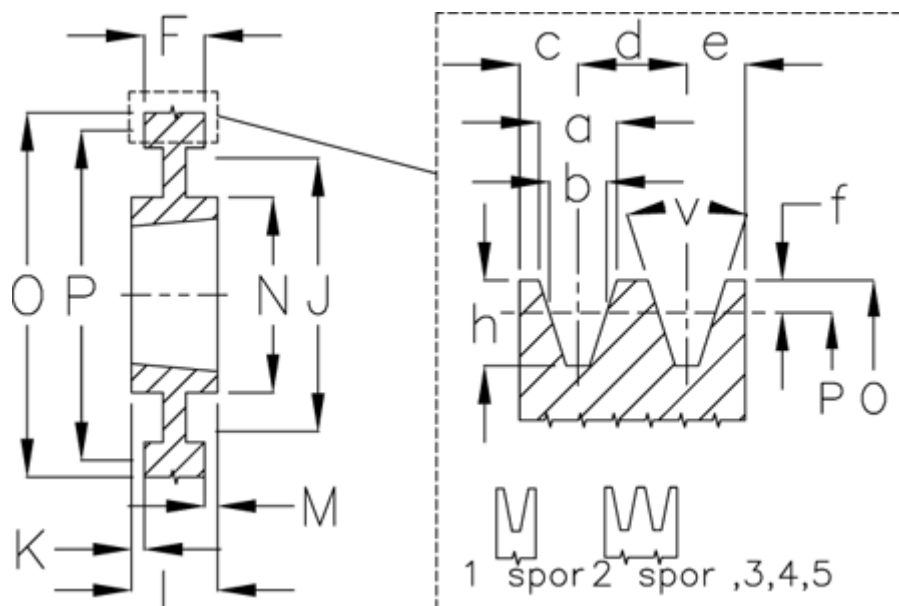

Article number: 604113022401

Description: V-belt pulley SPZ 224/1 TL2012

Measures

a	= 9.7	F	= 16	Number of ribs	= 1
b	= 8.5	For bush	= 2012	O	= 228.0
Bush ζ max	= 50	h	= 11.0	P	= 224
c	= 8.0	J	= 195	Type	= SPZ
d	= 12.0	K	= -	v	= 38 grader
e	= 8.0	L	= 32		
E	= 15	m	= 16.0		
f	= 2.0	N	= 112		